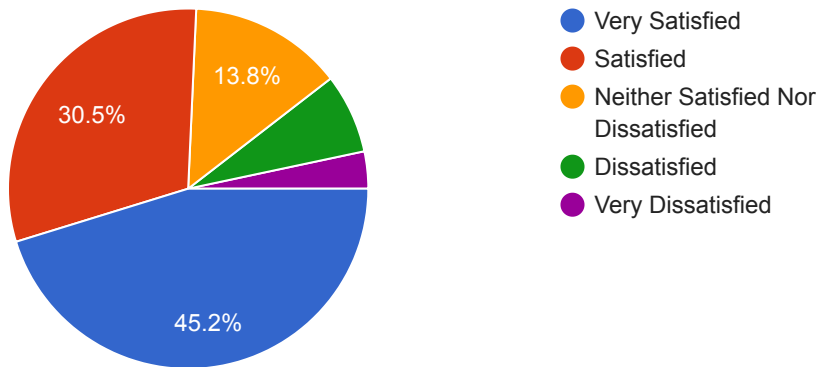

How satisfied are you regarding the overall competence of Hampton Police Division employees?

210 responses