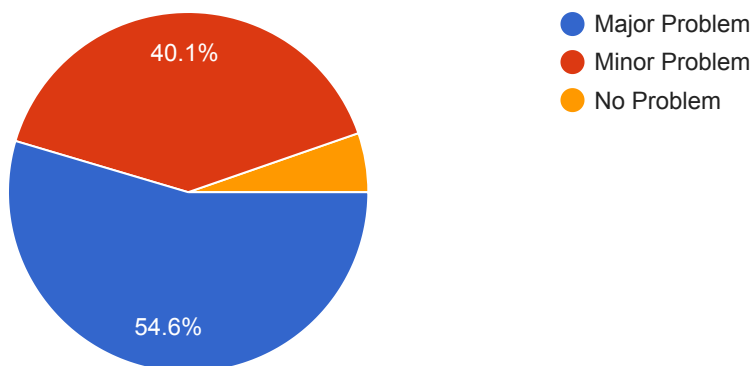

Home burglary

207 responses