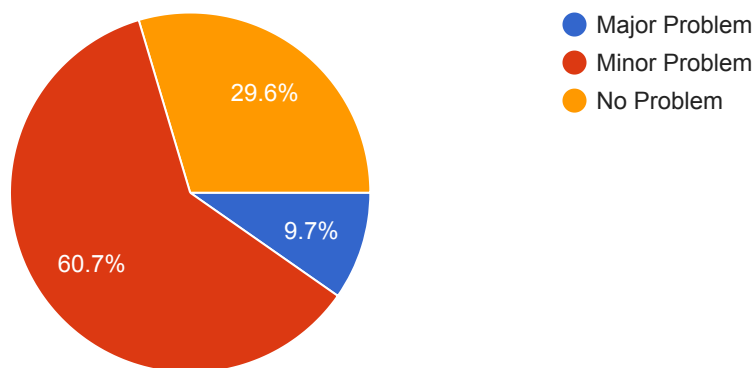

179 responses

I was satisfied with the officer's overall performance during that encounter.

177 responses

Areas of Concern

Public drinking

206 responses

Unsupervised youth

209 responses