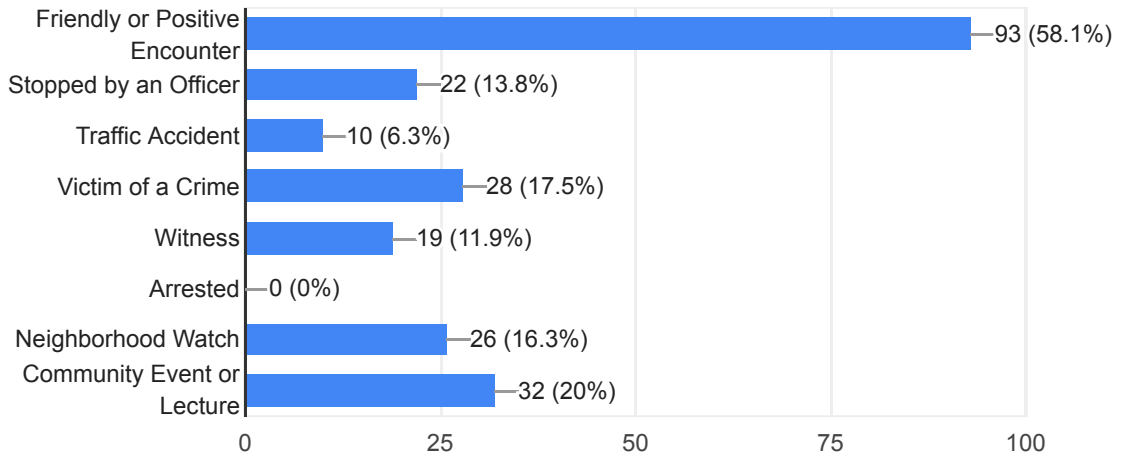

If yes, what type of contact have you had with a Hampton Police Officer?

160 responses