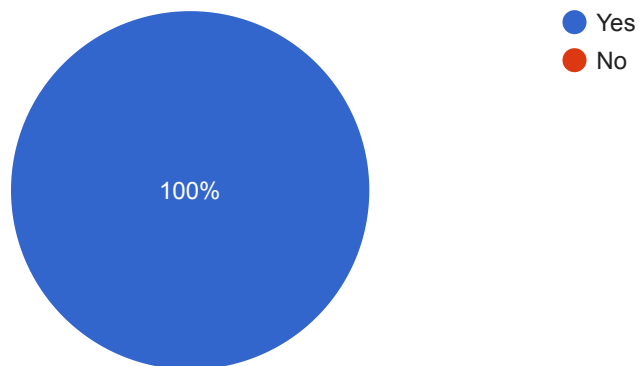

Hampton Police Citizen Satisfaction Survey 2019

211 responses

Are you a resident of the City of Hampton?

211 responses

What is your gender?

210 responses

What is your age range?

211 responses