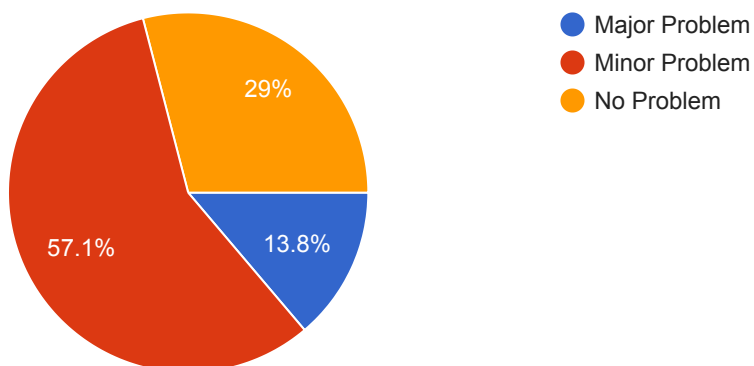

Abandoned vehicles

210 responses