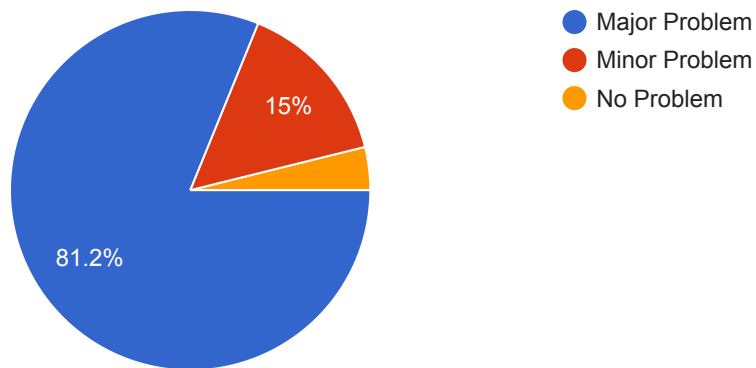

179 responses

I was satisfied with the officer's overall performance during that encounter.

177 responses

Areas of Concern

Public drinking

206 responses

Unsupervised youth

209 responses

Abandoned vehicles

210 responses

Home burglary

207 responses

Theft

207 responses

Drug use

210 responses

Drug dealing

207 responses

Homelessness

211 responses

Violent Crime

208 responses

Domestic crime

205 responses