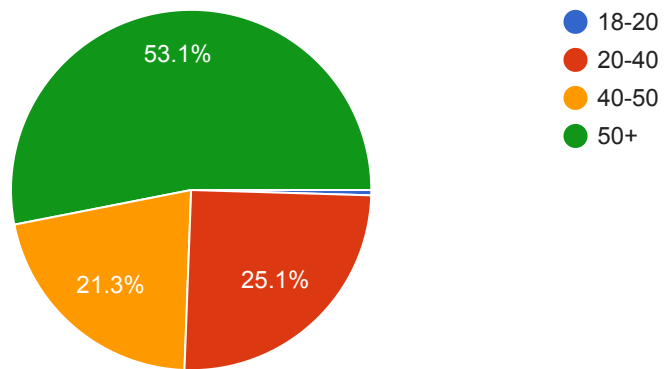

Hampton Police Citizen Satisfaction Survey 2019

211 responses

Are you a resident of the City of Hampton?

211 responses

What is your gender?

210 responses

What is your age range?

211 responses

How pleased are you with the Hampton Police Division's overall performance?

211 responses

How satisfied are you regarding the overall competence of Hampton Police Division employees?

210 responses

Hampton Police Officer's attitudes and behaviors meet your expectations.