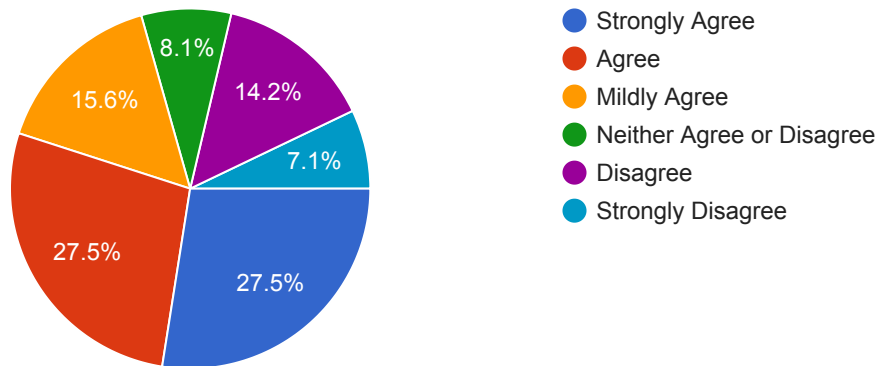

The Hampton Police Division is effective at making you feel safe and secure within your community.

211 responses