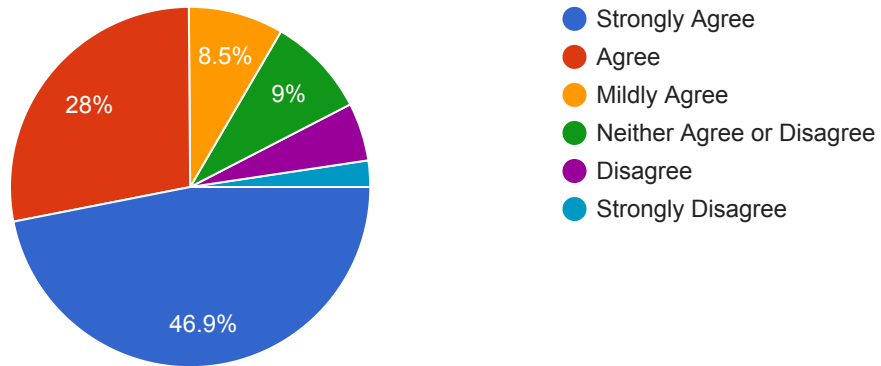

Hampton Police Officer's attitudes and behaviors meet your expectations.

211 responses