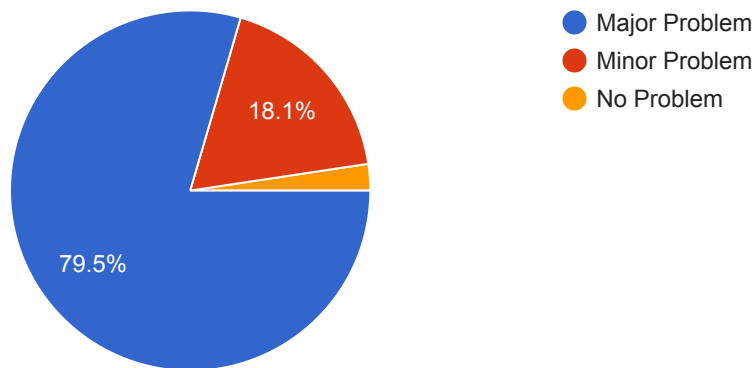

179 responses

I was satisfied with the officer's overall performance during that encounter.

177 responses

Areas of Concern

Public drinking

206 responses

Unsupervised youth

209 responses

Abandoned vehicles

210 responses

Home burglary

207 responses

Theft

207 responses

Drug use

210 responses

Drug dealing

207 responses

Homelessness

211 responses

Violent Crime

208 responses

Domestic crime

205 responses