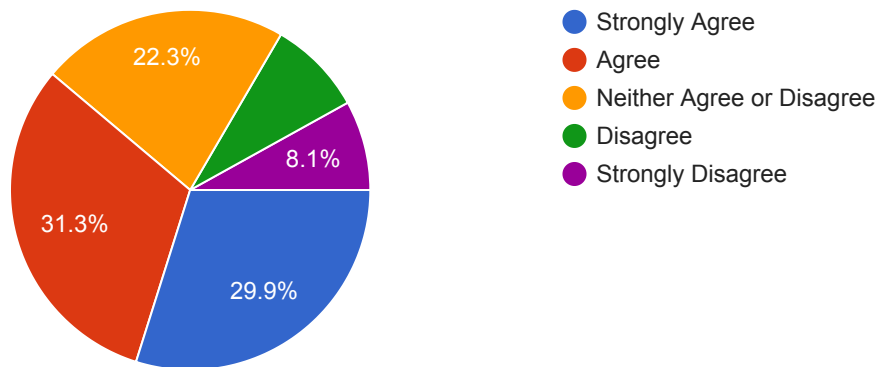

The Hampton Police Division is neutral and transparent.

211 responses