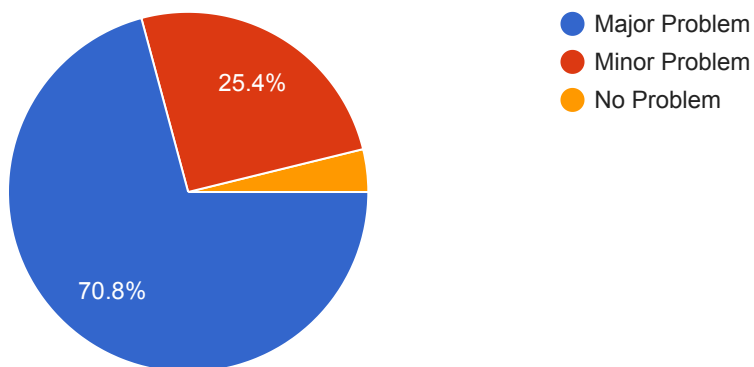

179 responses

I was satisfied with the officer's overall performance during that encounter.

177 responses

Areas of Concern

Public drinking

206 responses

Unsupervised youth

209 responses