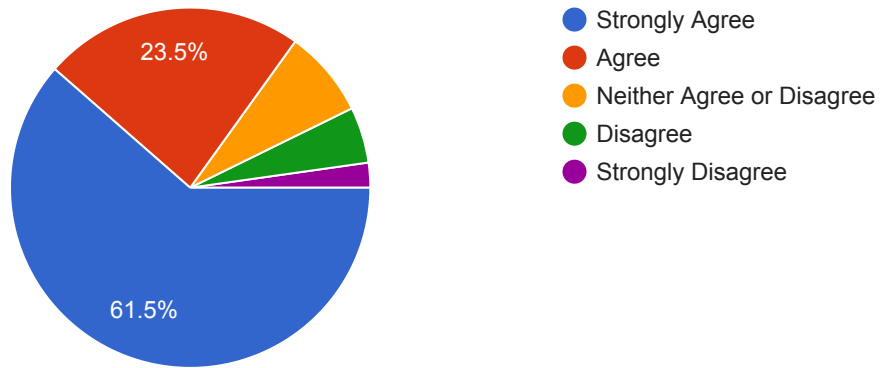

179 responses

I was satisfied with the officer's overall performance during that encounter.

177 responses

Areas of Concern

Public drinking

206 responses

Unsupervised youth

209 responses