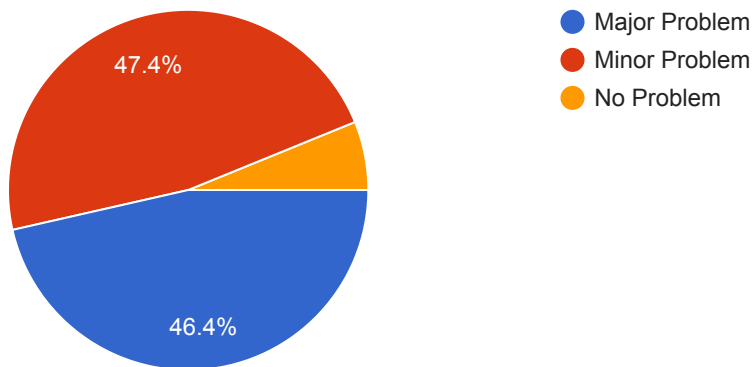

179 responses

I was satisfied with the officer's overall performance during that encounter.

177 responses

Areas of Concern

Public drinking

206 responses

Unsupervised youth

209 responses

Abandoned vehicles

210 responses

Home burglary

207 responses

Theft

207 responses

Drug use

210 responses

Drug dealing

207 responses

Homelessness

211 responses

Violent Crime

208 responses

Domestic crime

205 responses