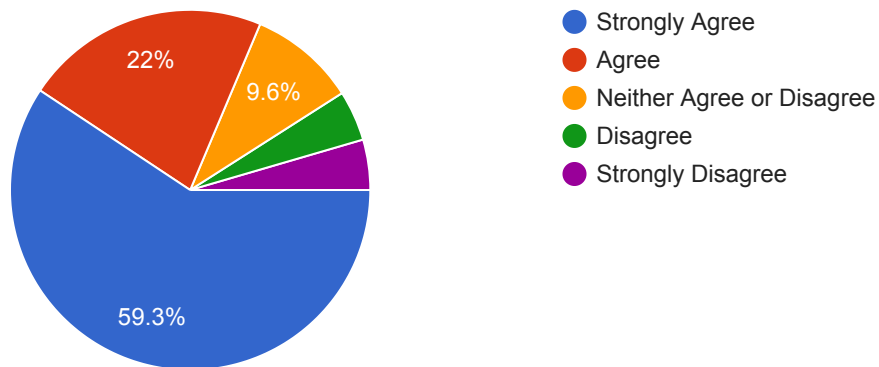

179 responses

I was satisfied with the officer's overall performance during that encounter.

177 responses

Areas of Concern

Public drinking

206 responses

Unsupervised youth

209 responses