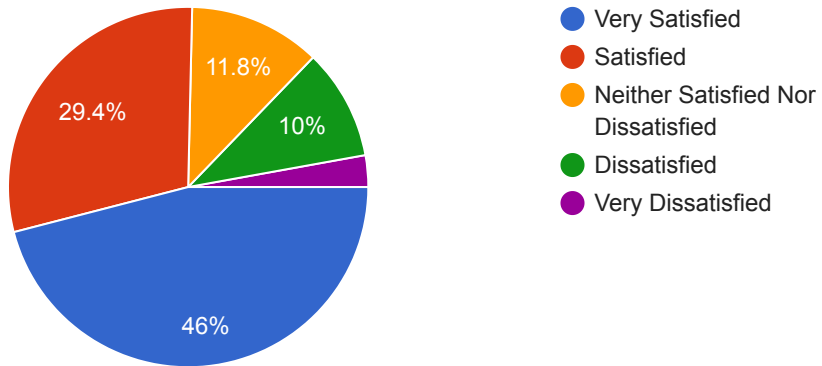

How pleased are you with the Hampton Police Division's overall performance?

211 responses