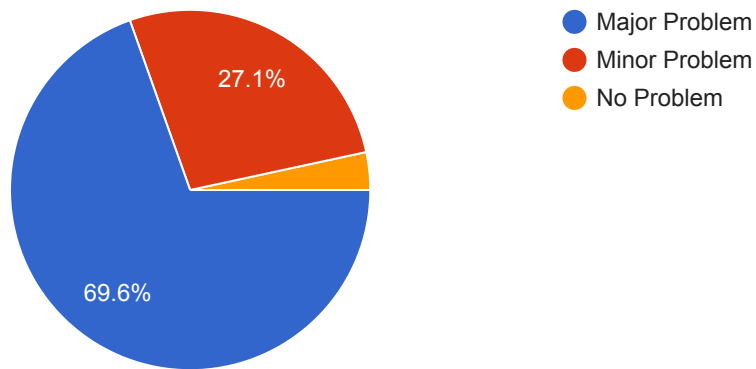

179 responses

I was satisfied with the officer's overall performance during that encounter.

177 responses

Areas of Concern

Public drinking

206 responses

Unsupervised youth

209 responses

Abandoned vehicles

210 responses

Home burglary

207 responses

Theft

207 responses

Drug use

210 responses

Drug dealing

207 responses

Homelessness

211 responses

Violent Crime

208 responses

Domestic crime

205 responses