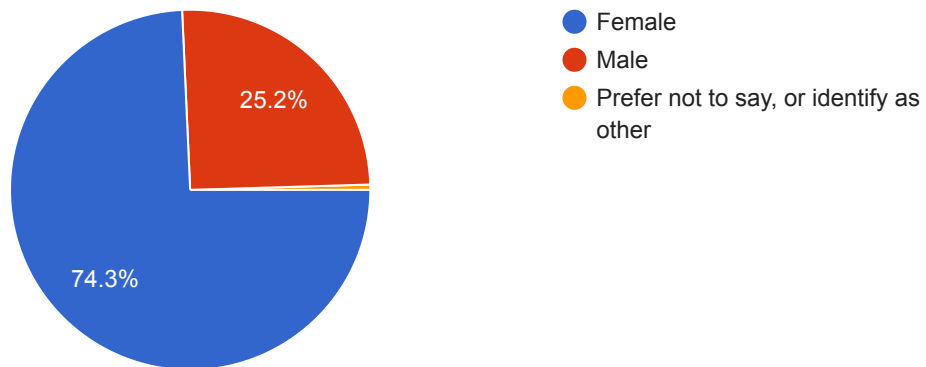

Hampton Police Citizen Satisfaction Survey 2019

211 responses

Are you a resident of the City of Hampton?

211 responses

What is your gender?

210 responses

What is your age range?

211 responses